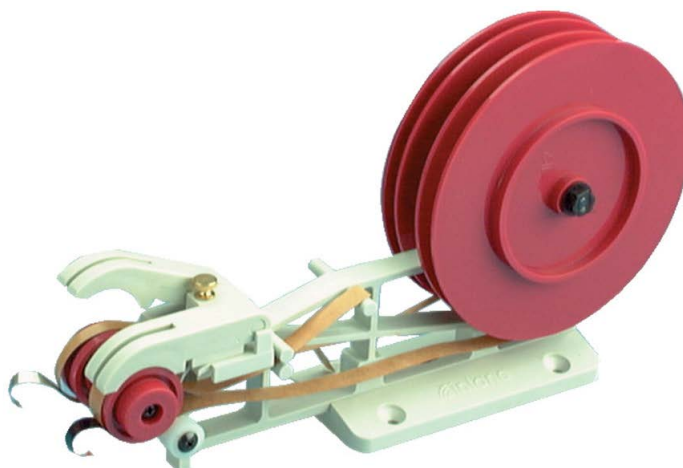

New wave copper foil is excellent when used on a border or as an edge on a centerpiece in items like jewel boxes and suncatchers.

New Wave Copper Foil **Code: CF4416**

Silvered Copper Foil

Silvered copper foil can be used on transparent glass where you can see the underside of the foil through the glass pieces. It is perfect for when you intend to just tack solder you pieces together and a lot of solder can be saved using this technique. Each role of foil is 33m long.

6mm Silvered Foil **Code: CF1660**

Copper Re-Strip

Copper restrip is a semi-rigid strip for use as an invisible structural reinforcement.

It adds rigidity to long unsupported spans and fragile constructions subject to shock, vibration, gravity or wind.

A packet contains one 305MM X 305MM sheet.

Copper Foil Sheet **Code: CF1626**

Edge Master Copper Foiler

Automatically crimps foil while it is applied for more even solder lines. The tension wheel prevents foil from unravelling when the foil isn't being drawn. The unique design allows the foiling wheel to overhang your work table so it's not in the way.

The application wheel has a small diameter to make foiling very small pieces of glass easy. The Edge Master handles three sizes of foil:

- 5mm
- 5.5mm
- 6mm

Edge Master Copper Foiler

Code: T70000

Hand Foiler